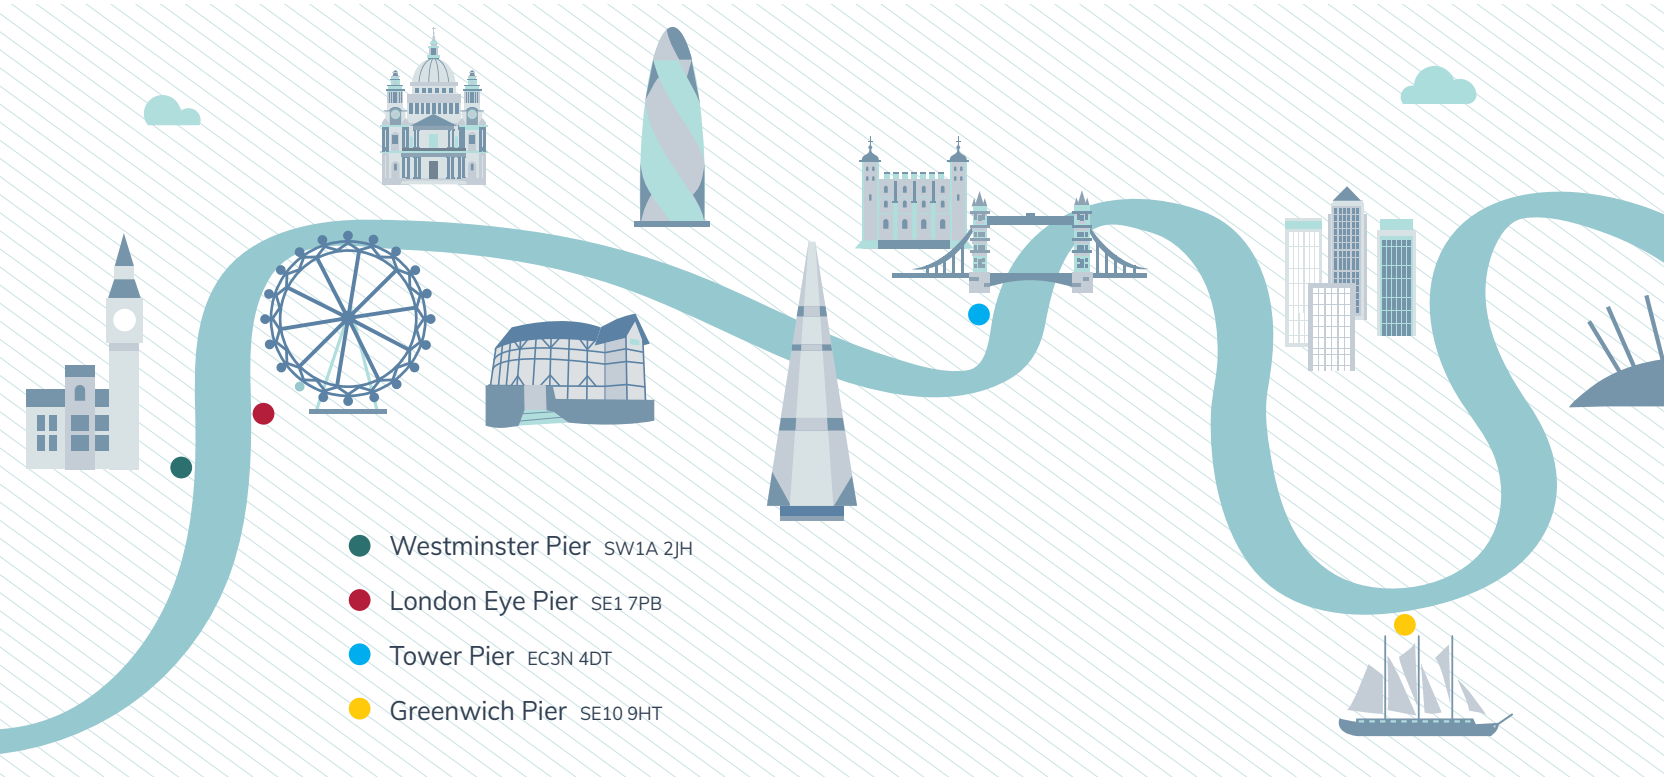

RIVER THAMES

- Westminster Pier SW1A 2JH
- London Eye Pier SE1 7PB
- Tower Pier EC3N 4DT
- Greenwich Pier SE10 9HT

TIMETABLE

27th of March to 25th of June & 11th of September to 22nd of October 2023	
Westminster Pier departures to Tower Pier:	Tower Pier departures to Westminster :
10:00	10:00
10:40	10:40
11:20	11:15
12:00	11:55
12:40	12:35
13:20	13:15
14:00	13:55
14:40	14:35
15:20	15:15
16:00	15:55
16:40	16:35
17:20	17:15
18:00*	17:30**
18:40	17:55
19:20	18:15**
	18:35*
	18:55**

26th of June to 10th of Sept 2023	
Westminster Pier departures to Tower Pier:	Tower Pier departures to Westminster :
10:00	10:00
10:40	10:40
11:20	11:15
12:00	11:55
12:40	12:35
13:20	13:15
14:00	13:55
14:40	14:35
15:20	15:15
16:00	15:55
16:40	16:35
17:20	17:15
18:00	17:55
18:40*	18:15**
19:20	18:35*
	18:55**
	19:15**
	19:35

23rd of October 2023 to 24th of March 2024	
Westminster Pier departures to Tower Pier:	Tower Pier departures to Westminster :
10:00	10:00
10:40	10:40
11:20	11:15
12:00	11:55
12:40	12:35
13:20	13:15
14:00	13:55
14:40*	14:35
15:20	15:15
16:00	15:55
16:40	16:35
17:20	17:15*
18:00	

*Last return.

** No Stop at London eye.

Pier Locations

Westminster Pier: Victoria Embankment, London SW1A 2JH

Tower Millennium Pier: Lower Thames St, London EC3N 4DT

Please note:

Boat rides do not operate on 24th, 25th and 26th December and 1st January.